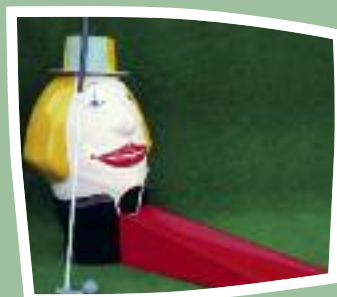

Novelty Hazard Golf Tops

1E

2

3

4

5E

6

7E

8

9

10

11E

12

13

14

15

16

17

18E

19E

20

The selection of hazard tops supplied with Five Star Crazy Golf are all available for separate purchase. To add interest each top has a different arrangement for entry and exit of the ball.

So if you are building your own Mini Golf or refurbishing an existing Course remember that these quality produced hazard tops are keenly priced and will add that professional finish to your project.