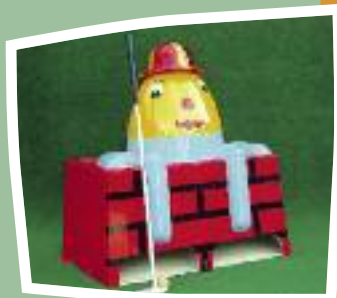

Novelty Hazard Golf Tops

1E

2

3

4

5E

6

7E

8

9

10

11E

12

13

14

15

16

17

18E

19E

20

The selection of hazard tops supplied with Five Star Crazy Golf are all available for separate purchase. To add interest each top has a different arrangement for entry and exit of the ball.

So if you are building your own Mini Golf or refurbishing an existing Course remember that these quality produced hazard tops are keenly priced and will add that professional finish to your project.