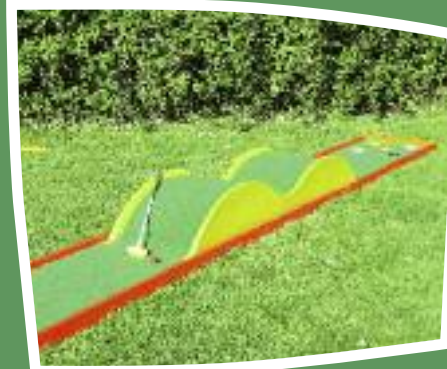

Hi-score crazy golf

NEW