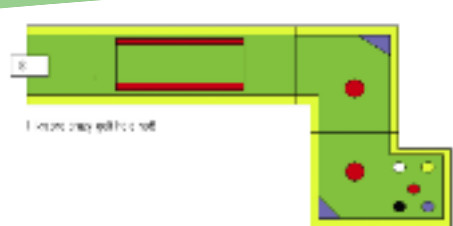

The selection of hazard tops supplied with Five Star Crazy Golf are all available for separate purchase. To add interest each top has a different arrangement for entry and exit of the ball.

So if you are building your own Mini Golf or refurbishing an existing Course remember that these quality produced hazard tops are keenly priced and will add that professional finish to your project.

Hi-score crazy golf

NEW

Hi-score crazy golf hole no 1

Hi-score crazy golf hole no 2

Hi-score crazy golf hole no 3

Hi-score crazy golf hole no 4

Hi-score crazy golf hole no 5

Hi-score crazy golf hole no 6

Hi-score crazy golf hole no 7

Hi-score crazy golf hole no 8

Hi-score crazy golf hole no 9

Legrande crazy golf

NEW