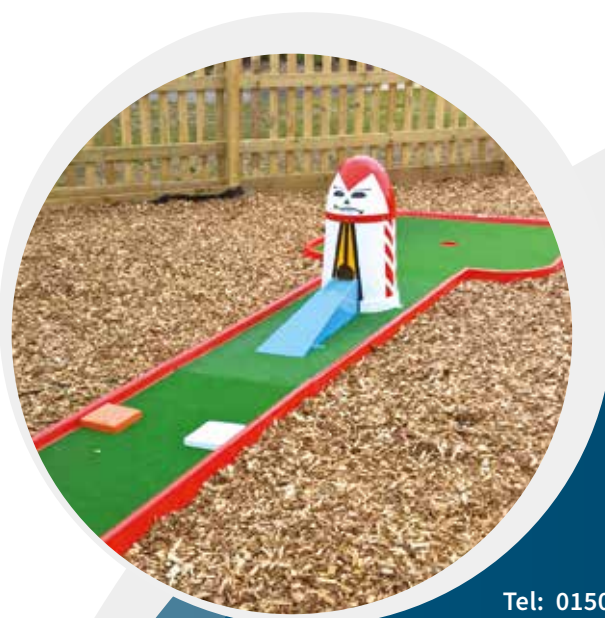

- Supplied to a variety of major companies both locally and abroad
- Fabulous earners
- Colourful and strong
- Real value for money
- Fun for the family
- Outdoor carpeted fairways
- Novel themed letter shapes
- Range of hazards
- Easy to position
- Versatile layout possibilities
- Self contained
- Quality construction

All of our golf course sets can be combined with a range of custom hazards!

**SIMPLE
SECTION
ASSEMBLY**

The Emperor

Classic golf range

The Emperor is the largest course in our range. It is a superb top quality mini golf course that can be adapted to many different layouts. The Emperor is available as either our Standard or Plus version.

- The average length of each fairway is 8m
- Reinforced construction
- Outdoor carpeted fairways
- Bright and colourful with real family appeal
- Competitively priced
- A very attractive money earning facility
- Can be coloured to suit any surroundings