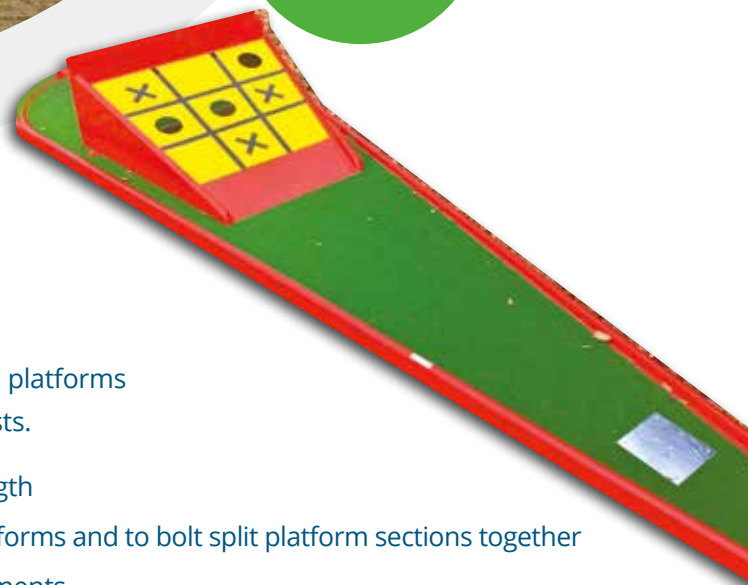

**BUILT-IN
COLOUR
SCHEME**

- Manufactured from weather and water resistant glass reinforced plastics
- To assist against wear, the tee-off has a strong aluminium plate fixed
- Assembly of the main sections is from underneath with the large stainless steel nuts and bolts supplied

- Built in colour scheme
- Outdoor carpeted playing surface
- Pre bolted to accept its novelty hazards.

Hazards shown on the main image on this page have been supplied by the customer, and are available from DK Fibreglass Works at an additional cost.

**SUPERB
VALUE**

5 Star

Eyecatching design

Our Five Star course includes 9 standard straight pear shaped platforms and 9 novelty obstacles. Bends can be added at additional costs.

- Platforms are ribbed throughout the underneath for strength
- Aluminium fixings are used to locate the hazards to the platforms and to bolt split platform sections together
- Portable: can be moved around to suit future site developments
- Low maintenance: pre-pigmented gelcoats and glass reinforced plastic used throughout
- Simple installation (any relatively flat surface can be used grass, bark, sand, gravel etc)
- Weather resistant