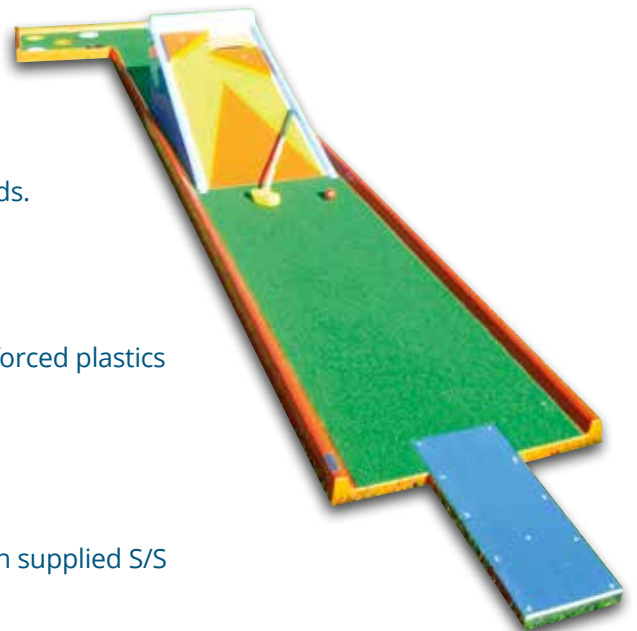

**SUPERB
VALUE**

5 Star

Eyecatching design

Our Five Star course includes 9 standard straight pear shaped platforms and 9 novelty obstacles. Bends can be added at additional costs.

- Platforms are ribbed throughout the underneath for strength
- Aluminium fixings are used to locate the hazards to the platforms and to bolt split platform sections together
- Portable: can be moved around to suit future site developments
- Low maintenance: pre-pigmented gelcoats and glass reinforced plastic used throughout
- Simple installation (any relatively flat surface can be used grass, bark, sand, gravel etc)
- Weather resistant

Our sets are....

- Universal bend
- Any layout possible
- All different novelty obstacle tops
- Stainless fixings and aluminium reinforcements
- Low maintenance: pre-pigmented gelcoats and glass reinforced plastics used throughout
- No rot and absolutely weather resistant
- Easy installation (any relatively flat surface, grass, concrete, paving slabs, bark etc)
- Portable: can be moved around to suit future site developments

PRE BOLTED
FOR
HAZARDS

Hi-Score

Highest score wins

Fun for all the family with our Hi-Score Crazy Golf Course, with 5 numbered pots on each hole the aim of the game is to score as many points as possible. The 9 hole course is a combination of smaller obstacles and the larger novelty hazards.

- Quality construction
- Outdoor carpet playing surface
- Manufactured from weather and water resistant glass reinforced plastics
- Built-in colour scheme
- Aluminium fixings are used where appropriate
- Tee-off section has a strong aluminium plate
- Easy assembly of the main sections is from underneath with supplied S/S nuts and bolts